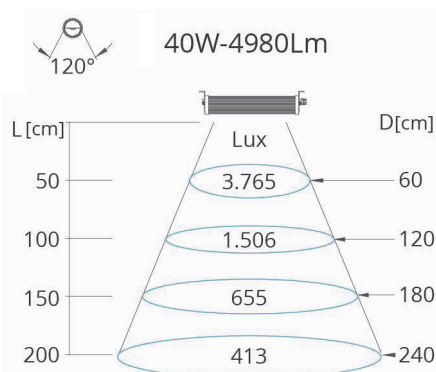

FEATURES

Up to 85% energy saving
Low performing heat
Zero maintenance
Aluminium structure
Equipped with high resistance glass and anti-irritation lens grid
Resistant to coolants and lubricants
Complies with Directives 2006/95/EC, 2004/108/EC and 2006/42/EC as required by Normative EN 1387