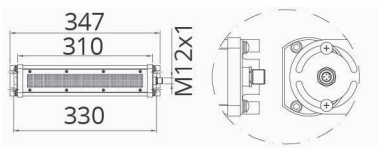

ATTENZIONE:

per le \*WIDE1 C bisogna sempre ordinare i connettori

Femmina con cavo a scelta tra:

- Connettore Femmina Dritto con cavo da 5 mt.
- Connettore Femmina a 90° con cavo da 5 mt.

2 power and length options:

- WIDE1-201 with 1 Set of LEDs (No.48) for a total of 20W
- WIDE1-202 with 2 Sets of LEDs (No.96) for a total 40W

Voltage

24V-AC/DC built-in LED driver and tilting mounting supports

ATTENTION:

For \*WIDE1 C Always remember to order the female connectors of your choice between:

- Straight female connector with 5mt power cable
- 90° female connector with 5mt power cable

**WIDE1 C - 20W con Connettore Maschio**  
WIDE1 C - 20W with Male Connector

ART.	CODE	VIN	WxLed	cable.mt	Kg
WIDE1 201C-24V-AC/DC	08.01.2.12.20.3	24VAC/DC	20W	*	1,16