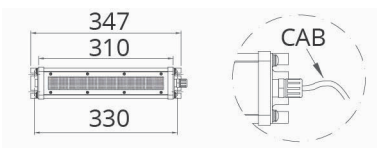

WIDE1 P - 20W con Pressacavo
WIDE1 P - 20W with cable clamp

ART.	CODE	VIN	WxLed	cable.mt	Kg
WIDE1 201P-24V-AC/DC	08.02.2.12.20.3	24VAC/DC	20W	CV 03 1,80	1,16