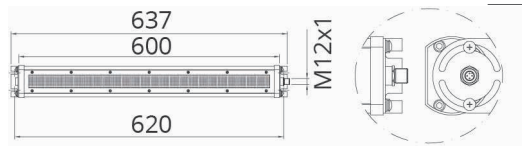

WIDE1 C - 40W con Connettore Maschio
WIDE1 C - 40W with Male Connector

ART.	CODE	VIN	WxLed	cable.mt	Kg
WIDE1 202C-24V-AC/DC	08.04.2.12.40.3	24VAC/DC	40W	*	2,50