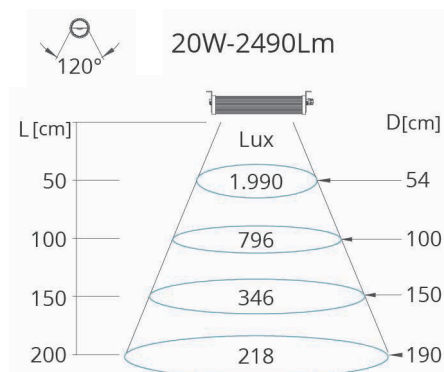

FEATURES

Up to 85% energy saving
Low performing heat
Zero maintenance
Aluminium structure
Equipped with high resistance glass and anti-irritation lens grid
Resistant to coolants and lubricants
Complies with Directives 2006/95/EC, 2004/108/EC and 2006/42/EC as required by Normative EN 1387