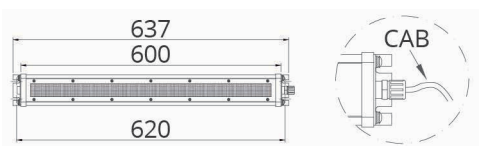

WIDE1 P - 40W con Pressacavo
WIDE1 P - 40W with cable clamp

ART.	CODE	VIN	WxLed	cable.mt	Kg
WIDE1 202P-24V-AC/DC	08.06.2.12.40.3	24VAC/DC	40W	CV 03 1,80	2,50

*CONNETTORI FEMMINA
*FEMALE CONNECTORS

STAFFE ORIENTABILI INCLUSE
ADJUSTABLE CLAMPS INCLUDED

SCATOLA MADRE
MASTER BOX

STRAIGHT CONNECTOR WITH CABLE 5MT

ART CODE C12F4-00+CAB5 00.09.004.1

90° CONNECTOR WITH CABLE 5MT

ART CODE C12F4-90+CAB5 00.09.003.1