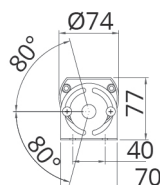

- Straight female connector with 5mt power cable
- 90° female connector with 5mt power cable

**WIDE1 C - 20W con Connettore Maschio**  
WIDE1 C - 20W with Male Connector

ART.	CODE	VIN	WxLed	cable.mt	Kg
WIDE1 201C-24V-AC/DC	08.01.2.12.20.3	24VAC/DC	20W	*	1,16

[\\*Female Connectors at choice: see below](#)

**WIDE1 P - 40W con Pressacavo**  
WIDE1 P - 40W with cable clamp

ART.	CODE	VIN	WxLed	cable.mt	Kg
WIDE1 202P-24V-AC/DC	08.06.2.12.40.3	24VAC/DC	40W	CV 03 1,80	2,50

**\*CONNETTORI FEMMINA**  
**\*FEMALE CONNECTORS**

**STAFFE ORIENTABILI INCLUSE**  
**ADJUSTABLE CLAMPS INCLUDED**

**SCATOLA MADRE**  
**MASTER BOX**

STRAIGHT CONNECTOR WITH CABLE 5MT

ART CODE C12F4-00+CAB5 00.09.004.1

90° CONNECTOR WITH CABLE 5MT

ART CODE C12F4-90+CAB5 00.09.003.1

Qty: 6 pcs  
Dimensions (20W): 64x36x25 cm  
Weight: 13 Kg

Dimensions (40W): 92x30x37 cm  
Weight: 20 Kg